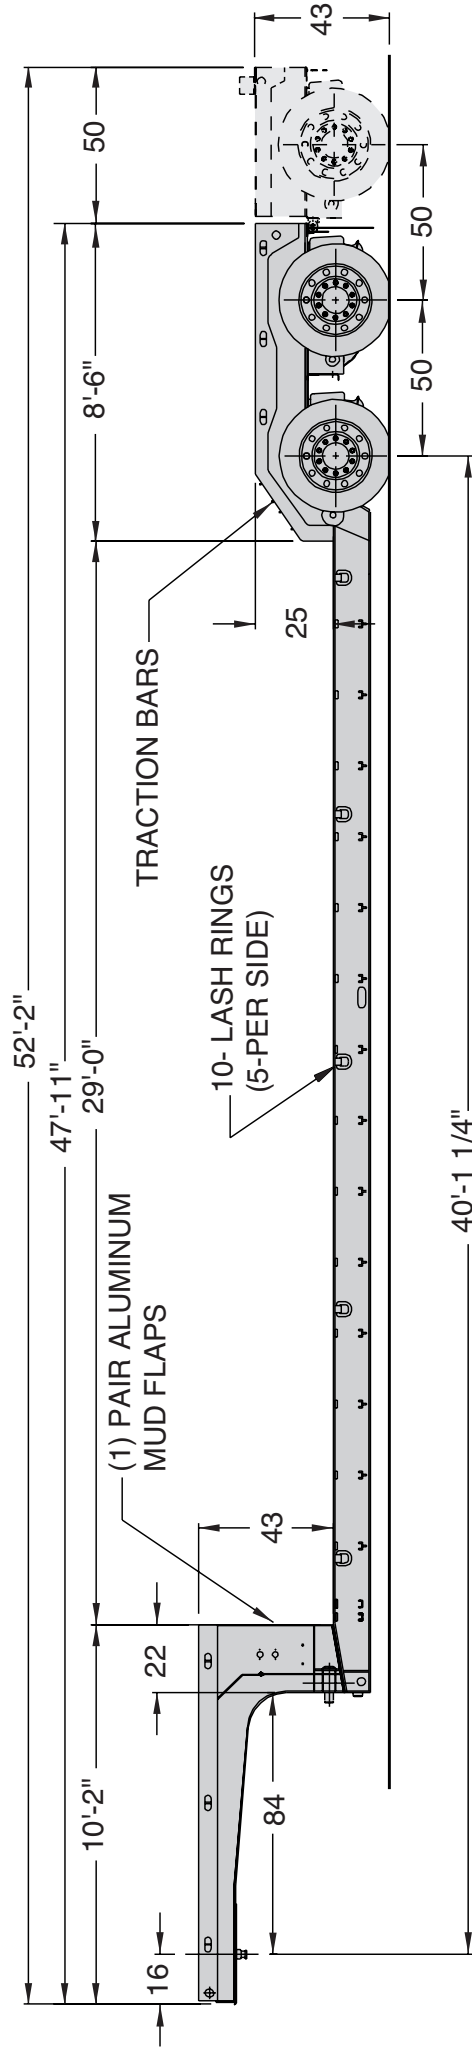

# Mechanical Removable Gooseneck

Optional Equipment Shown

## Mechanical Removable FEATURES

- Light weight - Low deck height
- Hydraulic neck option
- Capacity: 25 to 55 tons
- Custom deck lengths & Custom widths: 8' - 10'
- Custom 5th wheel height
- Custom swing clearance
- Additional axles available
- Steel & Aluminum (Pull Out) outriggers
- Swing out/removable outriggers
- Extra clearance lights
- Custom decking
- Custom crossmember spacing
- Custom axle spacing
- Stake pockets
- Rub rails
- Strap winches

# Etnyre MRG Mechanical Removable Gooseneck

Trailer weights and dimensions are variable.  
Optional equipment shown.

DRAWING IS FOR ILLUSTRATIVE PURPOSES ONLY.  
ALL WEIGHTS AND DIMENSIONS ARE APPROXIMATE.  
TRAILER IS SHOWN IN FULLY LOADED CONDITION.  
PLATFORM HEIGHTS WILL INCREASE IF LOADED LESS  
THAN FULL CAPACITY.