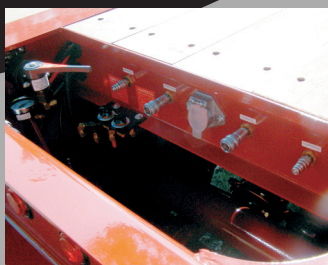

# Mechanical Removable Gooseneck

Optional Equipment Shown

## Mechanical Removable FEATURES

- Light weight - Low deck height
- Hydraulic neck option
- Capacity: 25 to 55 tons
- Custom deck lengths & Custom widths: 8' - 10'
- Custom 5th wheel height
- Custom swing clearance
- Additional axles available
- Steel & Aluminum (Pull Out) outriggers
- Swing out/removable outriggers
- Extra clearance lights
- Custom decking
- Custom crossmember spacing
- Custom axle spacing
- Stake pockets
- Rub rails
- Strap winches

# Etnyre MRG Mechanical Removable Gooseneck

Trailer weights and dimensions are variable.  
Optional equipment shown.

DRAWING IS FOR ILLUSTRATIVE PURPOSES ONLY.  
ALL WEIGHTS AND DIMENSIONS ARE APPROXIMATE.  
TRAILER IS SHOWN IN FULLY LOADED CONDITION.  
PLATFORM HEIGHTS WILL INCREASE IF LOADED LESS  
THAN FULL CAPACITY.