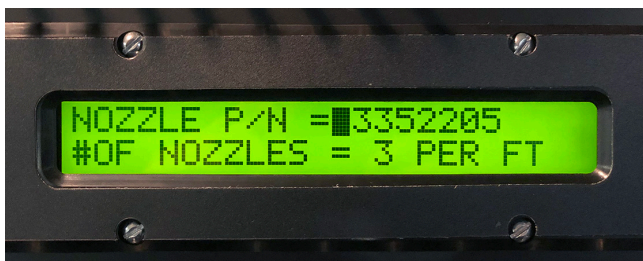

# Asphalt Distributor Nozzle Range Indicator

FOR NEW AND RETROFIT

## Supporting you by providing:

- Operators with real-time feedback.
- Adjustable light box mounting.
- Visual speed indicators for nozzles.
- Compatibility with distributors S5500 and up.

Contact the Etnyre Team for Prices and Availability