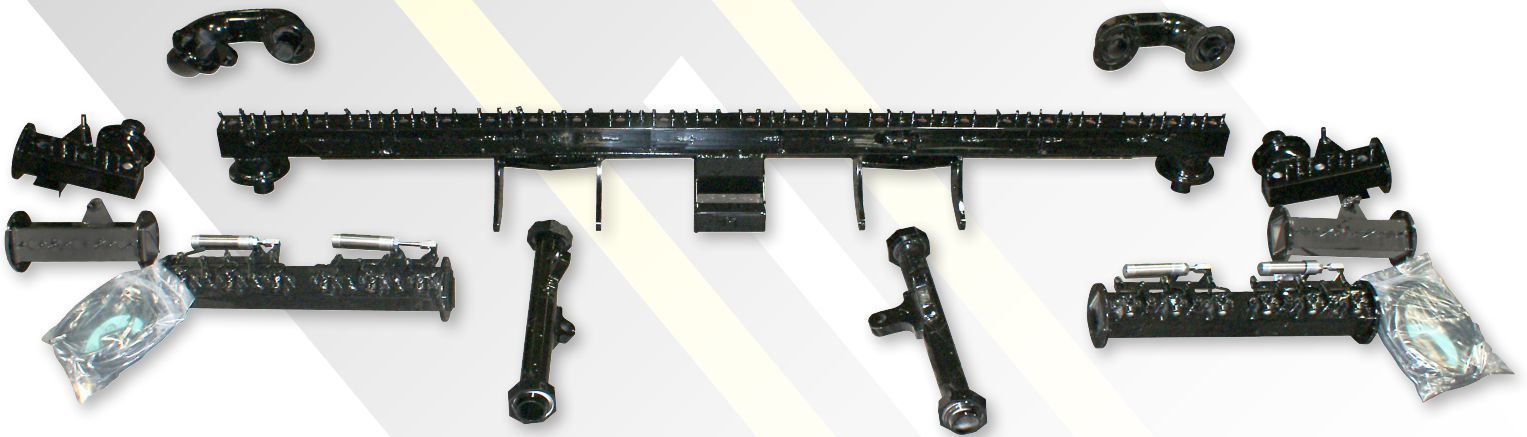

RAPID SPRAY BAR DELIVERY PROGRAM

**Announcing A New Program Aimed At
Reducing Your Downtime Costs**

IN STOCK! SAME DAY SHIPMENTS!

We are pleased to announce a new program to better serve our customers and minimize downtime.

- ***Spray Bar Sections*** and ***Spray Bar Components*** will now be stocked at Etnyre packaged and ready for ***Same Day UPS Air*** shipment.
- A complete spray bar can be assembled from parts delivered next day.
- Minimize Downtime costs.

See next page for complete list of parts available for immediate shipment

The following will be stocked at Etnyre ready for *Same Day UPS Air* shipment.

3352897	Spraybar-10' Weld, 90Dur, O-Rings	3352646	Stub Wing Asm-1' Left
3353129	Spraybar-10'Weld, 90Dur, O-Rings	3352649	Stub Wing Asm-1 Ft Right
7230224	Spraybar Ext-1' Mod, Gang	3352695	Stub Wing Asm-1', RH
7230225	Spraybar Ext-2' Mod,Gang	3352698	Stub Wing Asm-1', LH
7230377	Spraybar-10', 1' Inc, No-Air Vlvs	3352727	Stub Wing Asm-1', LH, Gang
7230378	Spraybar Ext-1' Mod, 1' Inc, Frame	3353134	Stub Wing Asm-1', RH
7230379	Spraybar Ext-2' Mod,1' Inc, Frame	3353136	Stub Wing Asm-1', LH
7230428	Spraybar Ext-1' Gang Shooter	3353219	Stub Wing Asm-Gang, RH
3352693	Bar Asm-1' Ext Mod	3353130	Tube Weldment-8' Center, Mod
3352697	Bar Asm-2' Ext Mod	3353205	Tube Weldment-8'Center,Gang
3352708	Bar Asm-8' Weldment	3353706	Tube Weldment-8' Center, Mod
3352750	Bar Asm-Cntrl, Vlv, Ctr, Mod, Gang	3352721	Hinge Asm-RH, Mod Bar
3352662	Feed Tube Asm, LT	3352722	Hinge Asm-LH, Mod Bar
3352663	Feed Tube Asm, RT	3353123	Hinge Asm-LH, Mod Bar
3353061	Tube Asm-Feed, LH	3353124	Hinge Asm-RH, Mod Bar
3353062	Tube Asm-Feed, RH	3353472	Wing-Breakaway Pipe Asm
3353607	Tube Asm-Feed, LH	3353748	Wing-Breakaway Pipe Asm
3353608	Tube Asm-Feed, RH	3353751	Wing-Breakaway Pipe Asm
3353796	Tube Asm-Feed, LH		
3353797	Tube Asm-Feed, RH		