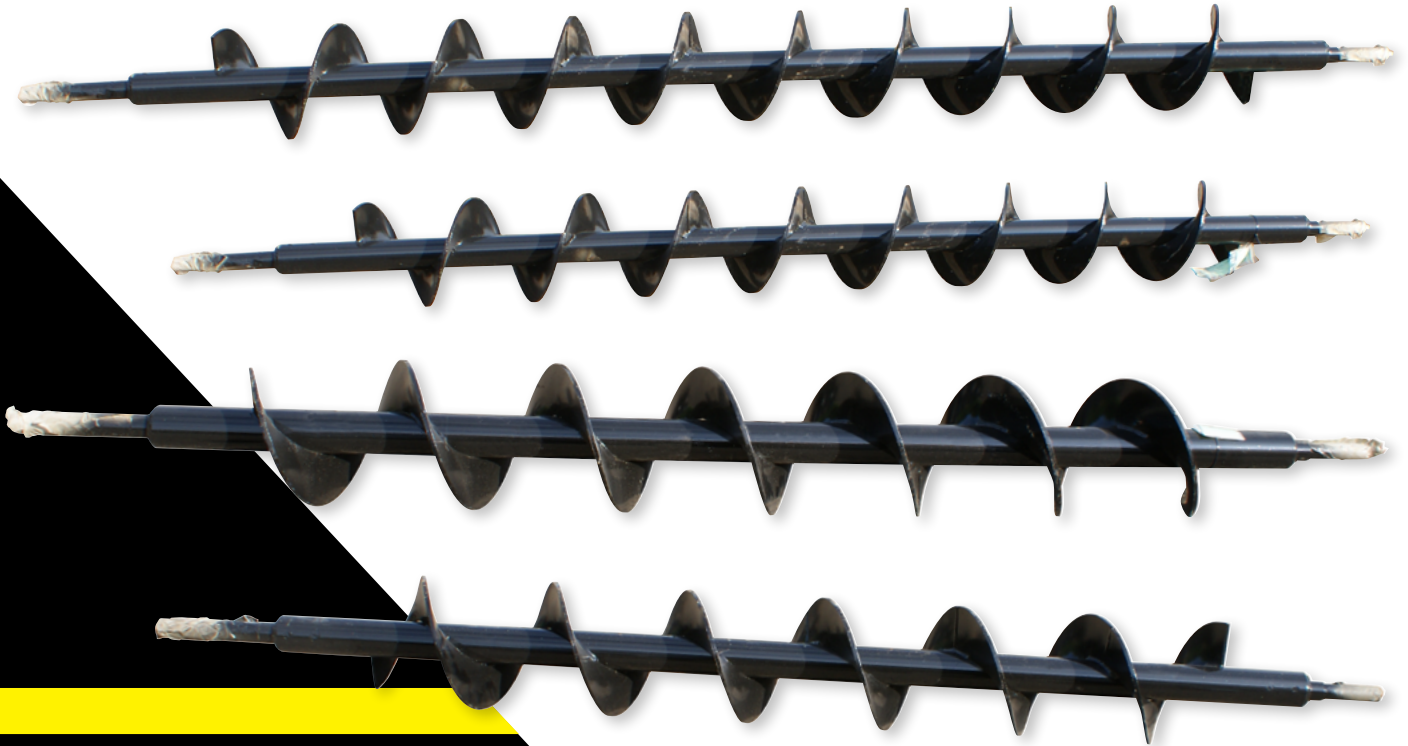

RAPID DELIVERY

Augers and Conveyor Belts

IN STOCK!
SAME DAY SHIPMENTS!

We are pleased to announce a new program to better serve our customers and minimize downtime.

- **ChipSpreader Augers** and **Conveyor Belts** will now be stocked at Etnyre, packaged and ready for **Same Day Shipment**.
- Minimize Downtime costs.

See next page for complete list of parts available for immediate shipment

**The following will be stocked at Etnyre
ready for *Same Day Shipment*.**

- 3142520 AUGER ASM-9FT, 12IN DIA, LH
- 3142658 AUGER ASM-9FT, 12 IN DIA, RH
- 3142660 AUGER ASM-11FT, 12IN DIA, RH
- 3142665 AUGER ASM-9FT, 12IN DIA, 3/8, RH
- 3142666 AUGER ASM-10FT, 12IN DIA, 3/8, RH
- 3142667 AUGER ASM-11FT, 12IN DIA, 3/8, RH
- 3142668 AUGER ASM-12FT, 12IN DIA, 3/8, RH
- 3142669 AUGER ASM-9FT, 12IN DIA, 3/8", LH
- 3142670 AUGER ASM-10FT, 12IN DIA, 3/8, LH
- 3142671 AUGER ASM-11FT, 12IN DIA, 3/8, LH
- 3142672 AUGER ASM-12FT, 12IN DIA, 3/8, LH

- 3130817 BELT-CONVEYOR, 24", WITH FASTENER
- 3130848 BELT-CONVEYOR, 30", WITH FASTENER

**Stay tuned for more new programs
from the Etnyre Parts Team.**